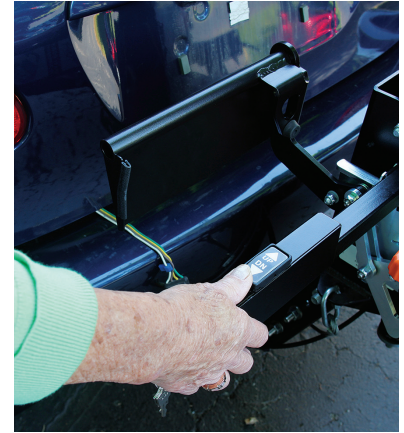

FEATURES

- Swivel Wheels
- One Button Operation
- Retractable Securement Belts

OPTIONS *(Not shown)*

- Vinyl Cover
- Spare Tire
- Platform Corner Markers