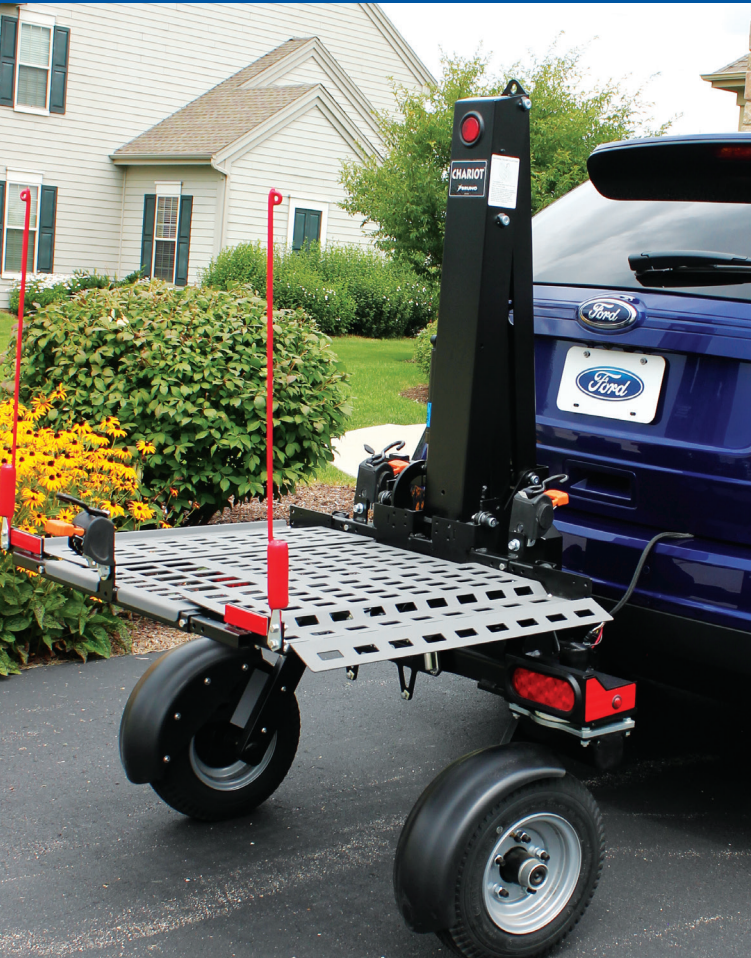

FEATURES

- Swivel Wheels
- One Button Operation
- Retractable Securement Belts

OPTIONS *(Not shown)*

- Vinyl Cover
- Spare Tire
- Platform Corner Markers