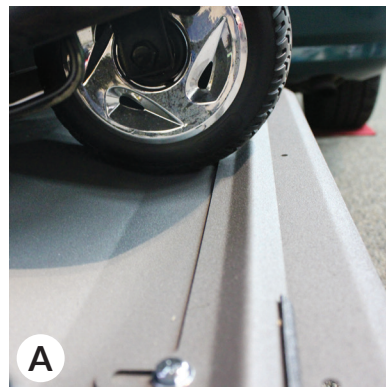

OPTIONS

- **Wheel Chock Kit (A)**
  Required for FWD/RWD powerchairs
- **Back-Off Device (B)**
  Removes back of mobility device to fit small openings
- **Belt Kit (C)**
  Two retractable securement straps (required in some vehicles)