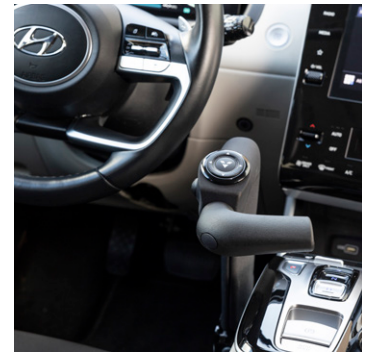

Transfer safely in and out of your vehicle