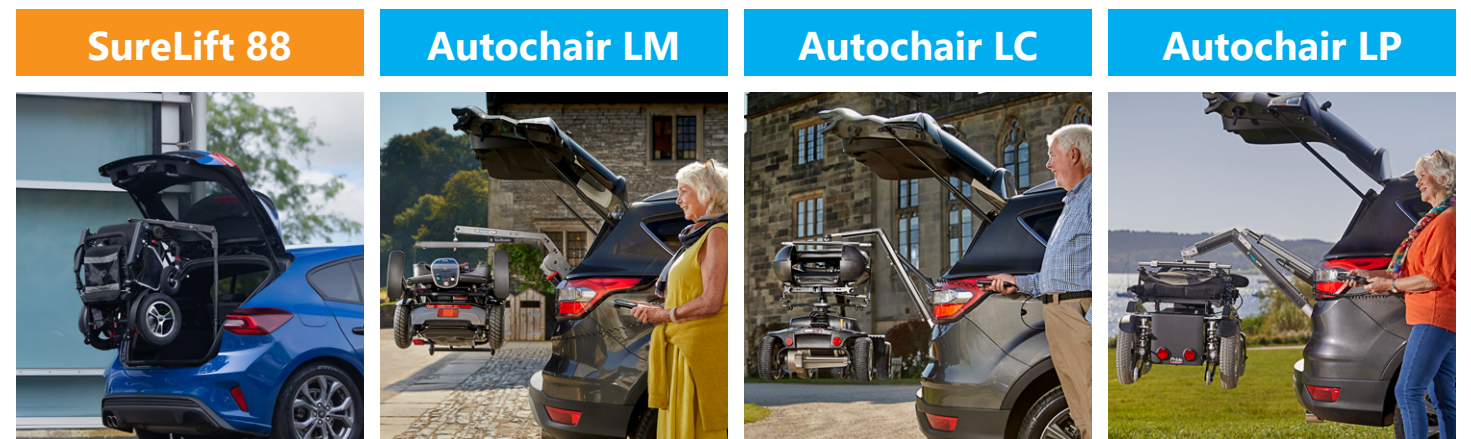

Our folding hoists like the Autochair Smart Lifter LM & the SureLift 88 collapse down to fit into vehicles with smaller trunks.

Perfect for Electric Vehicles with the new Power Pack

Fully removable when not in use

Load and unload your mobility device faster than ever! With our new PowerPack, you can enjoy quicker and more efficient operation of your trunk hoist compared to using the car's standard battery, making it perfect for EVs. All of our stowage hoists are removable when not in use, for the days when you need the extra trunk space.

# Stowage solutions for every vehicle and device

SureLift 88	Lifts	2 or 4 way?	Folding	Suitable vehicles	Suitable devices
	88 lbs	2 way	✓		

Autochair LM	Lifts	2 or 4 way?	Folding	Suitable vehicles	Suitable devices
	88 lbs	2 way	✓		
	88 lbs	4 way	✓		
	175 lbs	2 way	✓		
	175 lbs	4 way	✓		

# Why choose a Stowage Hoist?

- ✓ The most powerful range of stowage hoists, the LP is suitable for the largest scooters and powerchairs weighing up to 440lbs
- ✓ Fastest hoists on the market – loads in 60 seconds
- ✓ Fully removable when not in use
- ✓ Lift small scooters to heavy powerchairs